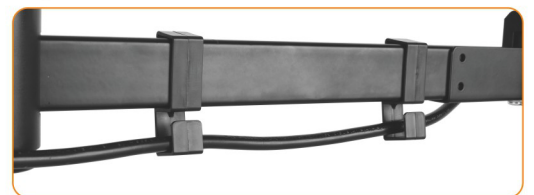

90 Degree Remote Control For LED, LCD flat panel TVs up to **60"**

Find the perfect viewing angle **without leaving your seat**

Feature:

1. Remote control operation with 2 convenient one-touch memory preset positions
2. Universal bracket with width adjustable fits most TV sizes
3. Available for using existing TV remote control to operate the functions
4. Cable clips keep cables organized and protected

PRODUCT CODE 06300

90 Degree Remote Control For LED, LCD flat panel TVs up to **60"**