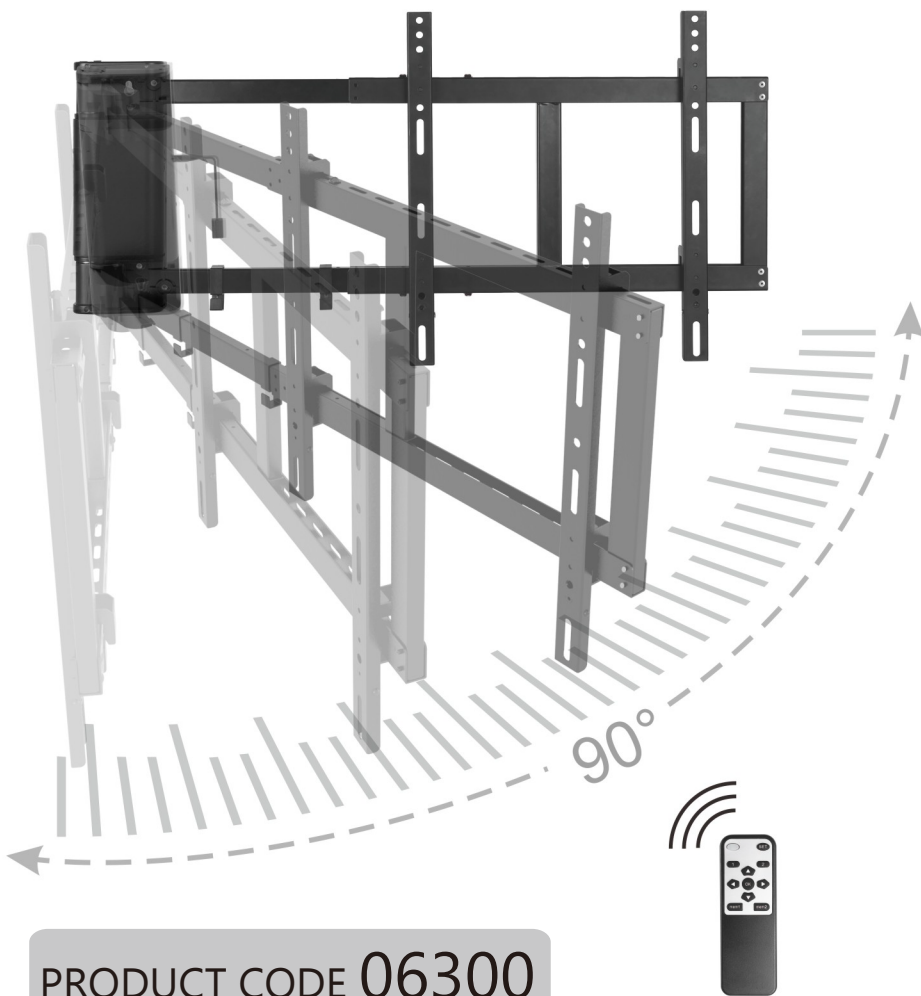

90 Degree Remote Control For LED, LCD flat panel TVs up to **60"**

Find the perfect viewing angle **without leaving your seat**

Feature:

1. Remote control operation with 2 convenient one-touch memory preset positions
2. Universal bracket with width adjustable fits most TV sizes
3. Available for using existing TV remote control to operate the functions
4. Cable clips keep cables organized and protected

PRODUCT CODE 06300

90 Degree Remote Control For LED, LCD flat panel TVs up to **60"**