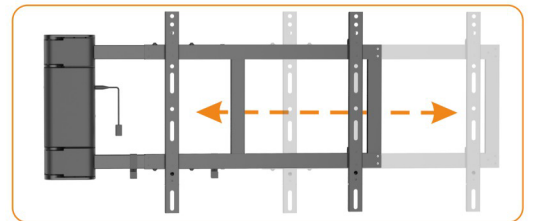

90 Degree Remote Control For LED, LCD flat panel TVs up to **60"**

Find the perfect viewing angle **without leaving your seat**

Feature:

1. Remote control operation with 2 convenient one-touch memory preset positions
2. Universal bracket with width adjustable fits most TV sizes
3. Available for using existing TV remote control to operate the functions
4. Cable clips keep cables organized and protected

PRODUCT CODE 06300

90 Degree Remote Control For LED, LCD flat panel TVs up to **60"**